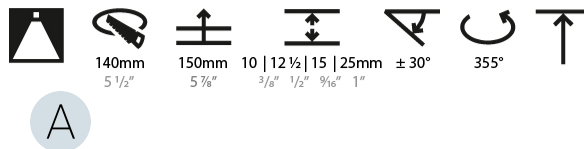

ELECTRICAL

Lamp Type: LED (Zhaga Standard)
Input Wattage (W): 28.6
Total Output Wattage (W): 26.4
Dimming: Tri-Mode (Non-Dimming and Phase Dimming (120Vac only) and 0-10V Dimming)
Driver Included: No
Driver Location: Recessed Housing
Driver Type: Constant Current - Universal
Driver Class: Class 2
Housing: See components
Input Voltage (V): 120 - 277
Constant Current (MA): 700

LED

Number of LEDs: 1
Color Temperature (°K): 2700 / 3000 / 3500 / 4000
Max. Delivered Lumen (lm): 2030 / 2080 / 2185 / 2230
Nominal Lumen (lm): 3210 / 3290 / 3459 / 3530
CRI: >90 CRI
Efficiency (%): 63.1 / 61.5 / 63.2
Lamp Life (hrs): 50000
Upon Request: RGB-W Tunable White Special Color Temperature Special LED

OPTICAL

Reflector°: 20 / 25 / 40
Adjustability: Rotational 355°; Tilt 30°
Upon Request: Special Beam Angles

RATINGS AND CERTIFICATIONS

Zaneen Group Inc. © 2024, T 1800-388-3382, F 416-247-9319, www.zaneen.com
Certified By: Certified for North American Standards
Available for International specifications by adding "INT" at the end of the existing Model #. For assistance on 'custom' specifications, contact zteam@zaneen.com.
IP Rating: IP20
If a conflict occurs to supply the best product, we reserve the right to change specifications or materials without notice. The most recent specification sheets are found at zaneen.com