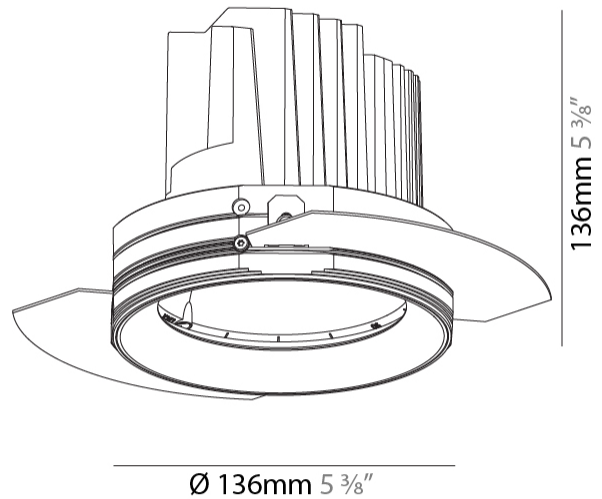

ELECTRICAL

Lamp Type: LED (Zhaga Standard)
Input Wattage (W): 28.6
Total Output Wattage (W): 26.4
Dimming: Tri-Mode (Non-Dimming and Phase Dimming (120Vac only) and 0-10V Dimming)
Driver Included: No
Driver Location: Recessed Housing
Driver Type: Constant Current - Universal
Driver Class: Class 2
Housing: See components
Input Voltage (V): 120 - 277
Constant Current (MA): 700

LED

Number of LEDs: 1
Color Temperature (°K): 2700 / 3000 / 3500 / 4000
Max. Delivered Lumen (lm): 2030 / 2080 / 2185 / 2230
Nominal Lumen (lm): 3210 / 3290 / 3459 / 3530
CRI: >90 CRI
Efficiency (%): 63.1 / 61.5 / 63.2
Lamp Life (hrs): 50000
Upon Request: RGB-W Tunable White Special Color Temperature Special LED

OPTICAL

Reflector°: 20 / 25 / 40
Adjustability: Rotational 355°; Tilt 30°
Upon Request: Special Beam Angles

RATINGS AND CERTIFICATIONS

Zaneen Group Inc. © 2024, T 1800-388-3382, F 416-247-9319, www.zaneen.com
Certified By: Certified for North American Standards
Available for International specifications by adding "INT" at the end of the existing Model #. For assistance on 'custom' specifications, contact zteam@zaneen.com.
IP Rating: IP20
If a conflict occurs to supply the best product, we reserve the right to change specifications or materials without notice. The most recent specification sheets are found at zaneen.com